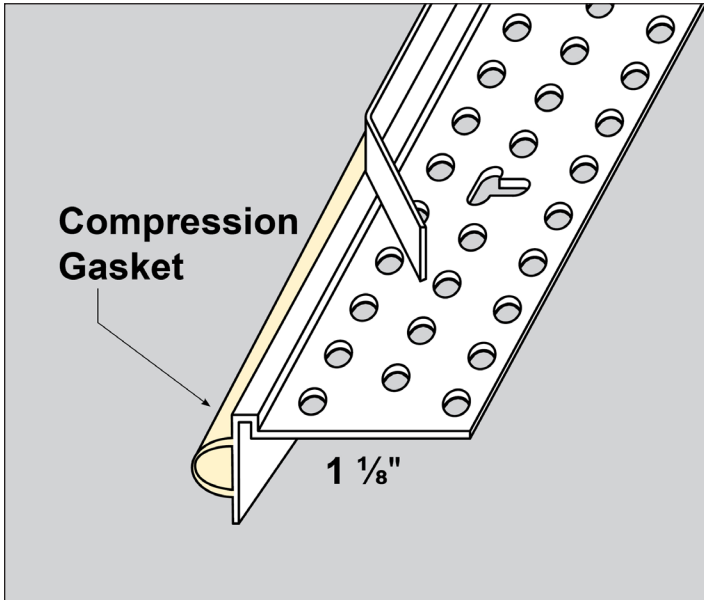

## Super Seal Tear Away L Bead

STOCK #	NAME	PCS/BOX
9210	3/8" SUPER SEAL 10'	25

**Description:** Trim-Tex Super Seal Tear Away L Bead is designed to seal around windows, doors, and where drywall butts up to a concrete wall. Gasket compresses upon installation to form a permanent seal that reduces sound transmission, replaces caulk, and provides structural relief at the panel perimeter.