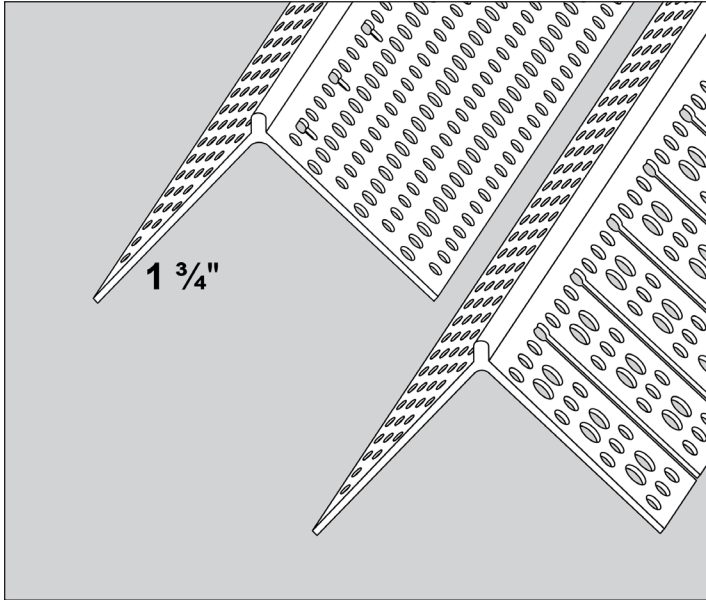

## Rigid Jumbo Low Profile & Archway

STOCK #	NAME	PCS/BOX
RJ08LP	RIGID JUMBO 8'	45
RJ10LP	RIGID JUMBO 10'	45
RJA10LP	RIGID ARCHWAY JUMBO 10'	45
RJ10CA	RIGID JUMBO LOW PROFILE CLOSED	45

**Description:** Trim-Tex Rigid Jumbo Low Profile & Archway is designed to finish outside 90° drywall corners and archways.