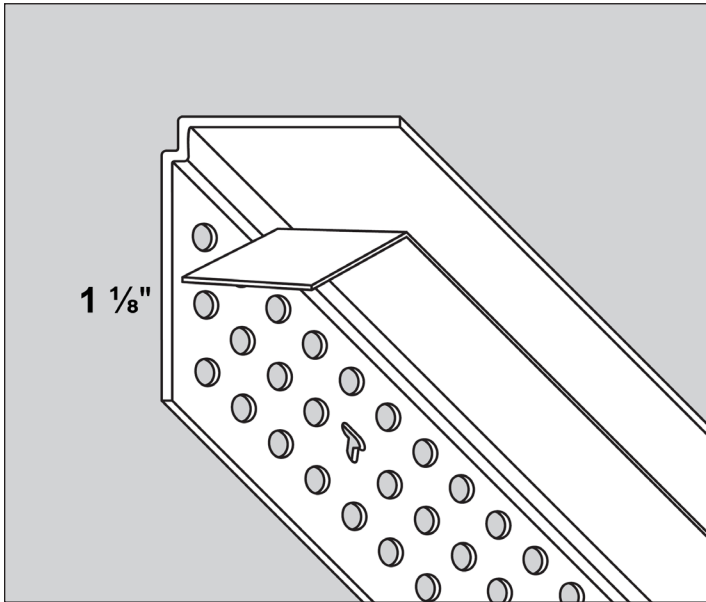

TRIM-TEX DRYWALL PRODUCTS

SUBMITTAL SHEET

Mud On Ceiling Bead

STOCK #	NAME	PCS/BOX
5010	7/8" BEAD 10'	40
5012	7/8" BEAD 12'	40
5020	9/16" BEAD 10'	40

Description: Trim-Tex Mud On Ceiling Bead is designed to be used wherever a new wall is butted to an existing drop ceiling.

Applicable Standards: Rigid PVC products made by Trim-Tex achieve a Class A rating for flame spread and smoke developed when tested under ASTM E84.

Surface Characteristics: Trim-Tex products are made from PVC. PVC does not support combustion and is self extinguishing when the source of flame or heat is removed.